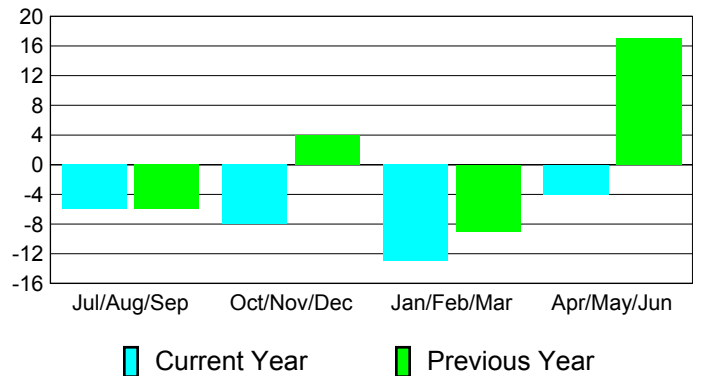

**Membership Results
2010-2011**

**Membership
2009-2010**

Month	Net Memb Goal	Actual New Memb	Actual Dropped Memb	Gain/Loss of Memb	Gain/Loss of Memb
Jul/Aug/Sep	0	18	-24	-6	-6
Oct/Nov/Dec	20	27	-35	-8	4
Jan/Feb/Mar	0	50	-63	-13	-9
Apr/May/Jun	20	33	-37	-4	17
Totals	40	128	-159	-31	6

Membership Results 2010-2011

Goal, New, Dropped, Gain/Loss

Comparison of Membership Gain/Loss

Current Year Compared to the Previous Year

Gender Comparison 2010-2011

Jul/Aug/Sep

Oct/Nov/Dec

Jan/Feb/Mar