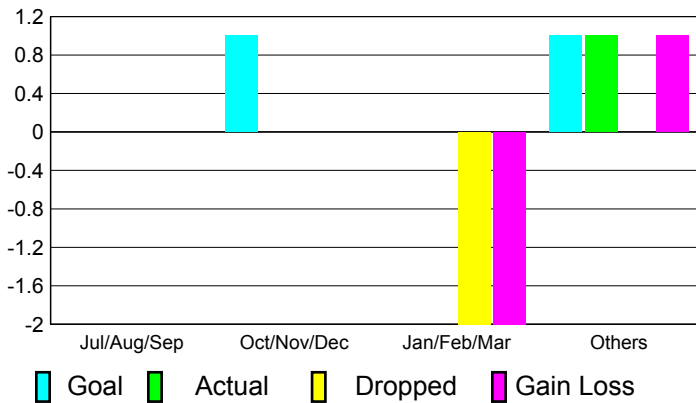

2010-2011 GMT Reports for District (or Undistricted) **District 22 A**

GMT: **ED J LECIUS**

Location: **MARYLAND**

GMT CA: **1**

CLUBS

**Club Results
2010-2011**

**Clubs
2009-2010**

Month	New Club Goal	Actual New Clubs	Actual Dropped Clubs	Gain/Loss of Clubs	Gain/Loss of Clubs
Jul/Aug/Sep	0	0	0	0	0
Oct/Nov/Dec	1	0	0	0	0
Jan/Feb/Mar	0	0	-2	-2	0
Apr/May/Jun	1	1	0	1	1
Totals	2	1	-2	-1	1

Club Results 2010-2011

Goal, New, Dropped, Gain/Loss

Comparison of Club Gain/Loss

Current Year Compared to the Previous Year

YTD Status Quo Clubs 2010-2011

Status Quo Clubs Compared to Status Quo Members

MEMBERSHIP