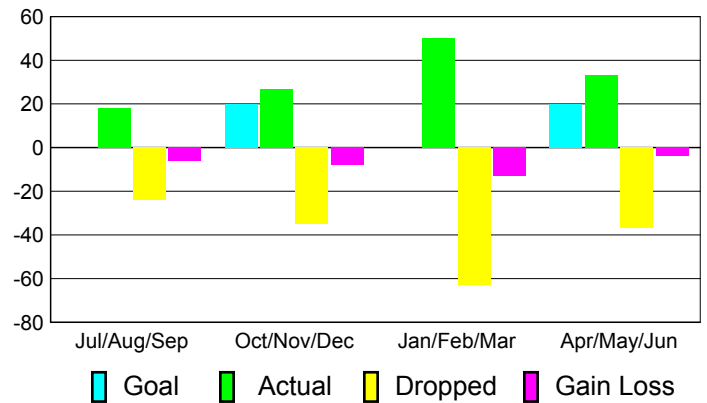

Membership Results 2010-2011

Goal, New, Dropped, Gain/Loss

Comparison of Membership Gain/Loss

Current Year Compared to the Previous Year